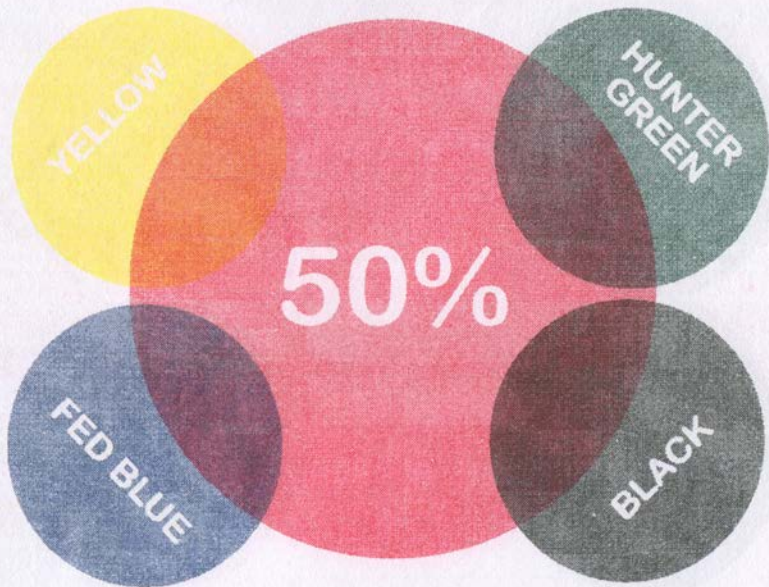

RISOGRAPH
RZ220
INK COLOR
GUIDE

July 2019

CURRENT INK COLORS

BLACK

YELLOW

**FEDERAL
BLUE**

**FLUORESCENT
ORANGE**

**HUNTER
GREEN**

**FLUORESCENT
PINK**

**GRASS
GREEN**

**BRIGHT
RED**

BLACK

RISO FEDERAL BLUE

HUNTER GREEN

GRASS GREEN

BRIGHT RED

FLUORESCENT PINK

FLUORESCENT ORANGE

BRIGHT YELLOW

BLACK

FEDERAL BLUE

BRIGHT RED

FLUORESCENT ORANGE

BRIGHT RED