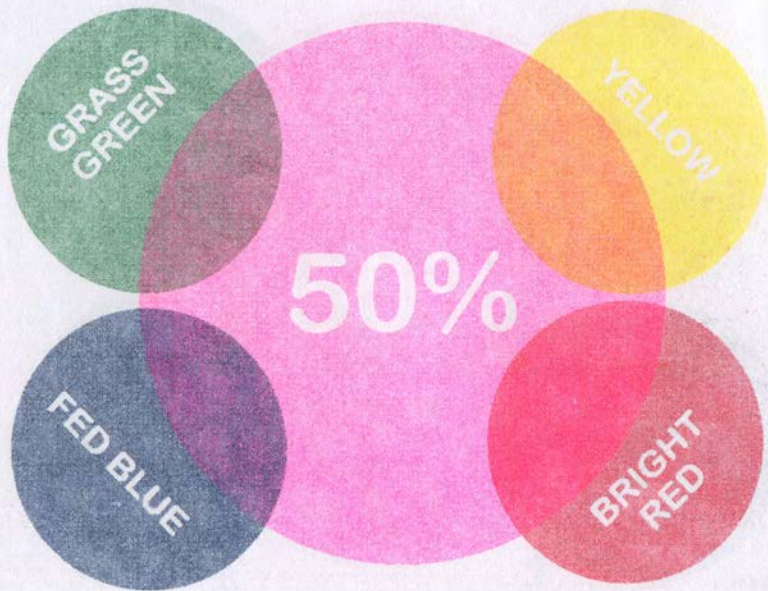

RISOGRAPH
RZ220
INK COLOR
GUIDE

July 2019

CURRENT INK COLORS

BLACK

YELLOW

**FEDERAL
BLUE**

**FLUORESCENT
ORANGE**

**HUNTER
GREEN**

**FLUORESCENT
PINK**

**GRASS
GREEN**

**BRIGHT
RED**

BLACK

RISO FEDERAL BLUE

HUNTER GREEN

GRASS GREEN

BRIGHT RED

FLUORESCENT PINK

FLUORESCENT ORANGE

BRIGHT YELLOW

BLACK

FEDERAL BLUE

BRIGHT RED

FLUORESCENT ORANGE

BRIGHT RED

GRASS GREEN

BRIGHT RED

BLACK

FEDERAL BLUE

YELLOW,

BRIGHT RED

FEDERAL BLUE

YELLOW